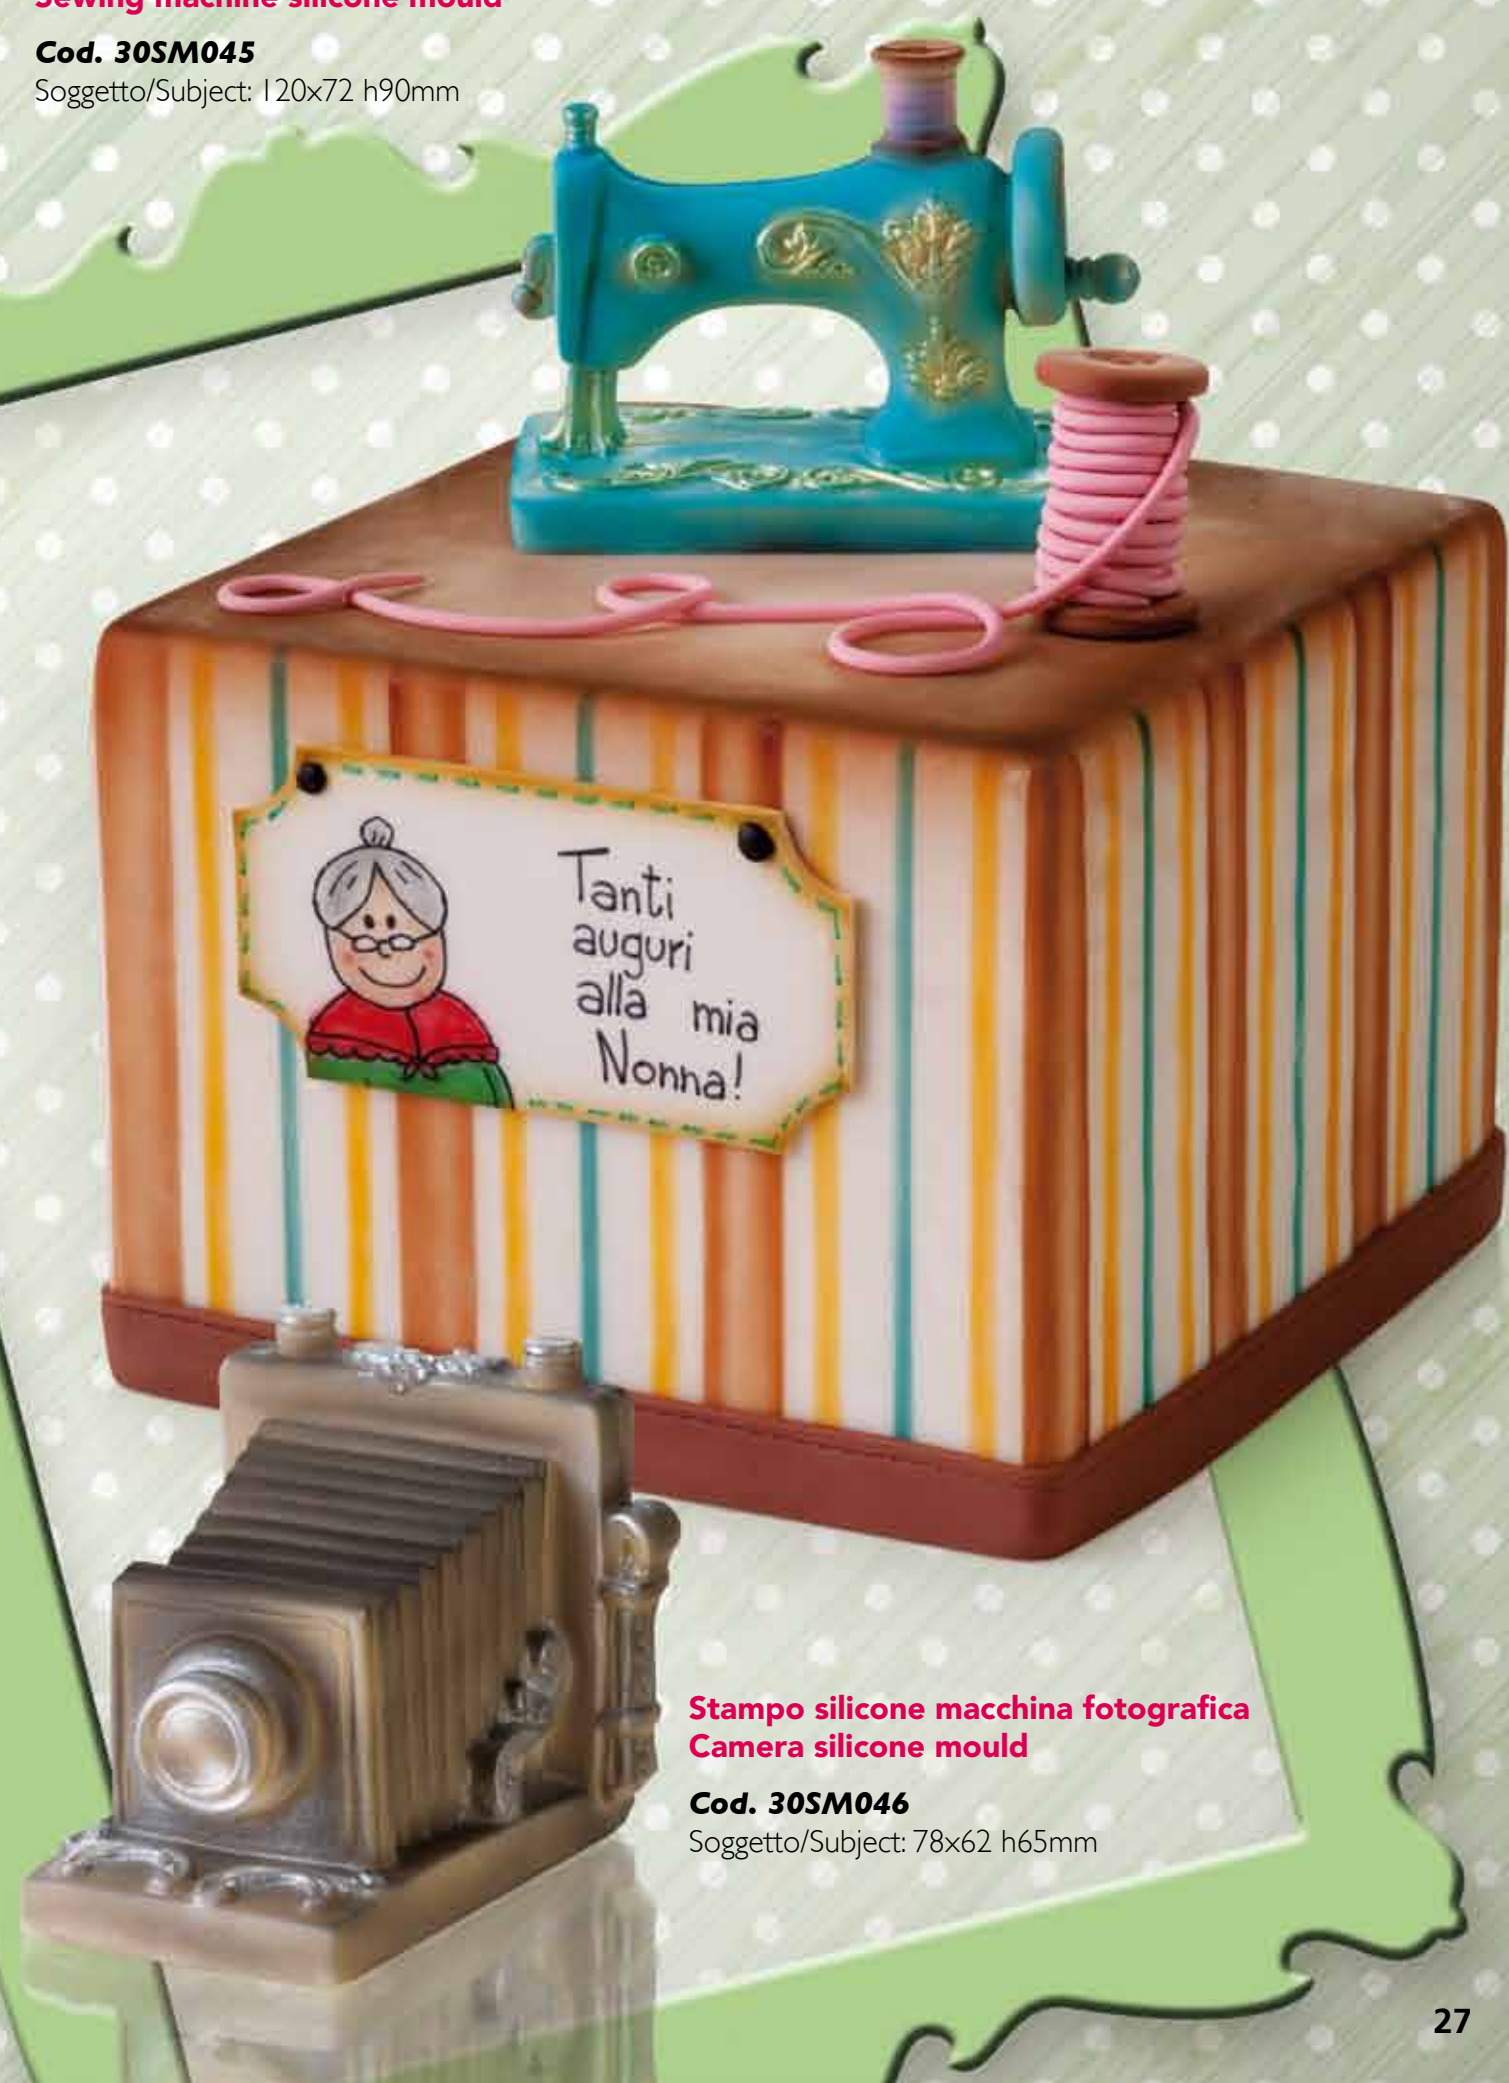

Stampo silicone macchina da cucire
Sewing machine silicone mould

Cod. 30SM045
Soggetto/Subject: 120x72 h90mm